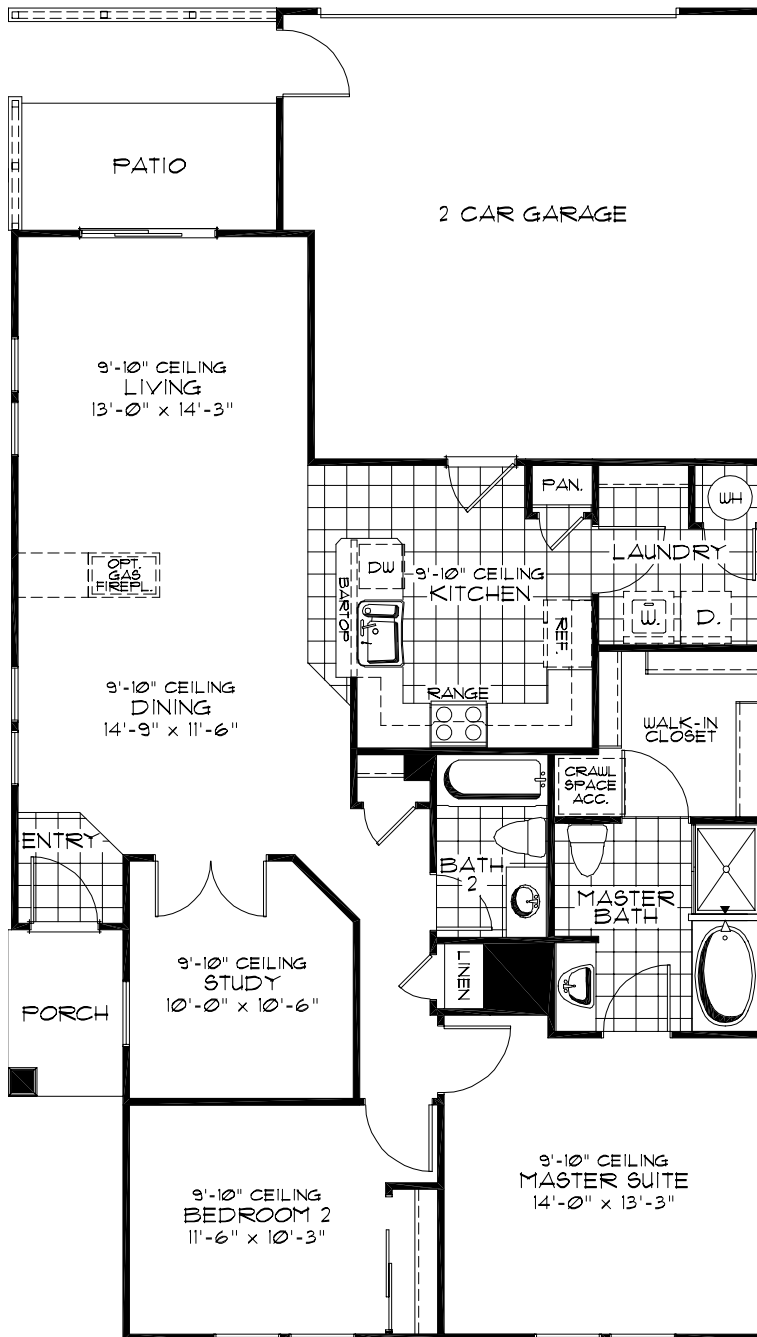

Escalante - End Unit

1,394 Finished Square Feet

- Ranch, One Story Townhome
- 9' - 10' Ceilings Throughout
- 2 Bedrooms
- 2 Baths
- Study
- 2 Car Attached Garage
- Optional Fireplace

Main Level

Equal Housing Opportunity. Preliminary floorplan and all dimensions are approximate and subject to construction variations. The seller reserves the right to change and/or alter materials, specifications, features, dimensions, designs and prices without notice. Oral representations cannot be relied upon as correctly stating the representations of the seller. Refer to the contract and other homeowner documents for correct representation.