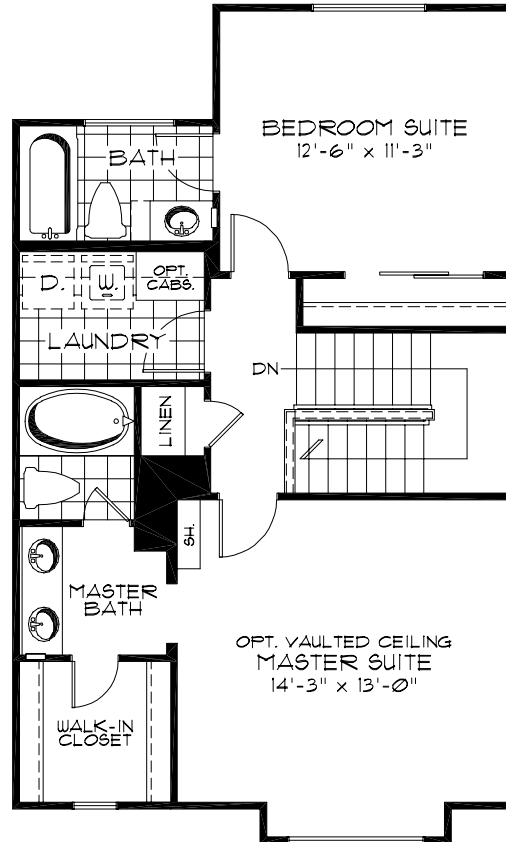

# Fremont - Interior Unit

1,285 Finished Square Feet

**Main Level**

**Upper Level**

- Two Story Townhome
- 2 Bedrooms
- Vaulted Ceiling in Master Bedroom
- Upper Level Laundry
- 2 1/2 Baths
- 2 Car Attached Garage
- Covered Front Porch
- Optional Fireplace

Equal Housing Opportunity. Preliminary floorplan and all dimensions are approximate and subject to construction variations. The seller reserves the right to change and/or alter materials, specifications, features, dimensions, designs and prices without notice. Oral representations cannot be relied upon as correctly stating the representations of the seller. Refer to the contract and other homeowner documents for correct representation.