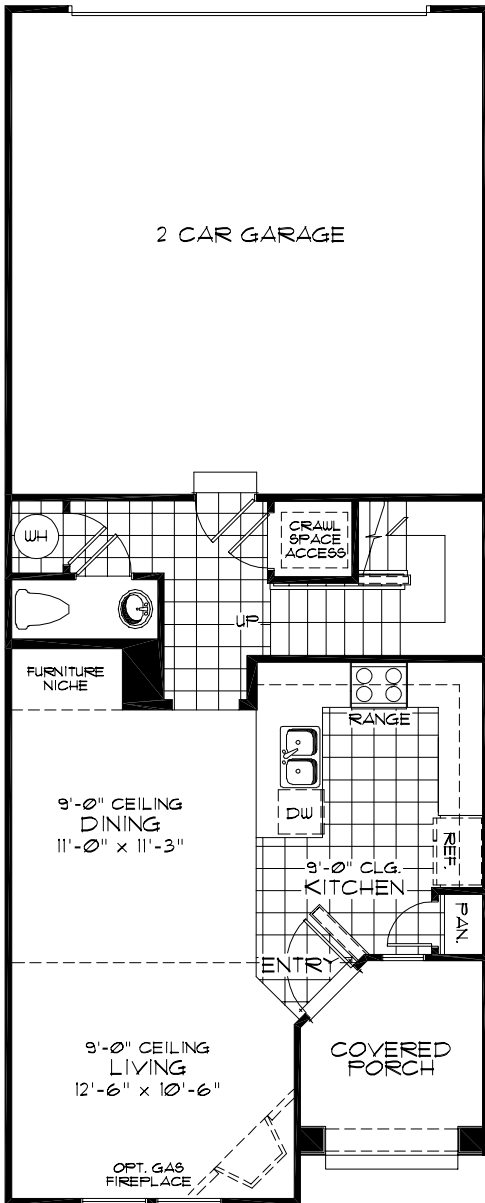

# Fremont - Interior Unit

1,285 Finished Square Feet

**Main Level**

**Upper Level**

- Two Story Townhome
- 2 Bedrooms
- Vaulted Ceiling in Master Bedroom
- Upper Level Laundry
- 2 1/2 Baths
- 2 Car Attached Garage
- Covered Front Porch
- Optional Fireplace