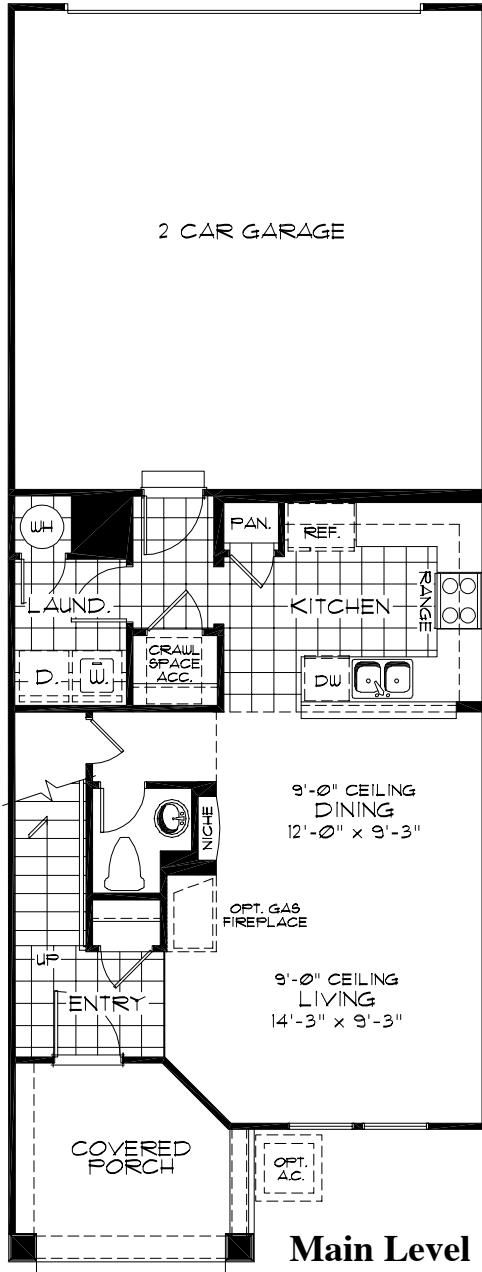

Rivera - Interior Unit

1,378 Finished Square Feet

Upper Level

- Two Story Townhome
- 3 Bedrooms
- Vaulted Ceiling in Master Bedroom
- 2 1/2 Baths
- 2 Car Attached Garage
- Covered Front Porch
- Optional Fireplace