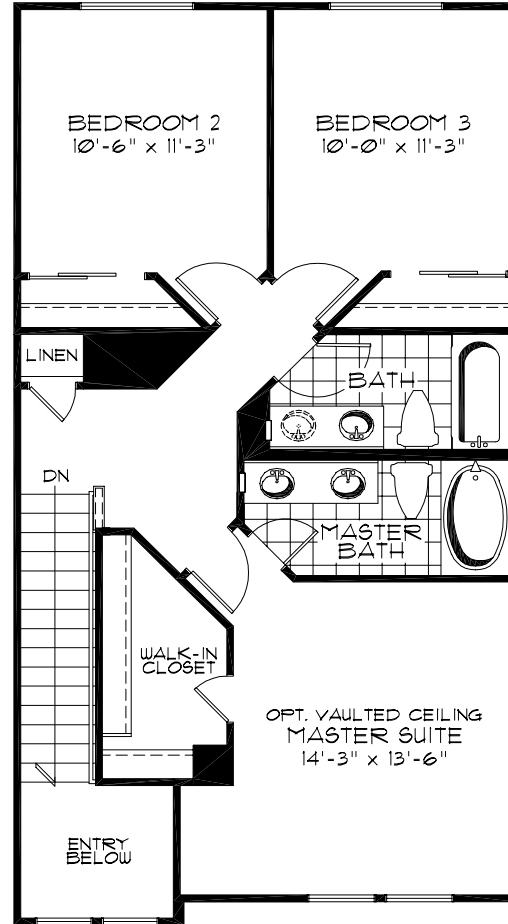

Rivera - Interior Unit

1,378 Finished Square Feet

Upper Level

- Two Story Townhome
- 3 Bedrooms
- Vaulted Ceiling in Master Bedroom
- 2 1/2 Baths
- 2 Car Attached Garage
- Covered Front Porch
- Optional Fireplace

Equal Housing Opportunity. Preliminary floorplan and all dimensions are approximate and subject to construction variations. The seller reserves the right to change and/or alter materials, specifications, features, dimensions, designs and prices without notice. Oral representations cannot be relied upon as correctly stating the representations of the seller. Refer to the contract and other homeowner documents for correct representation.